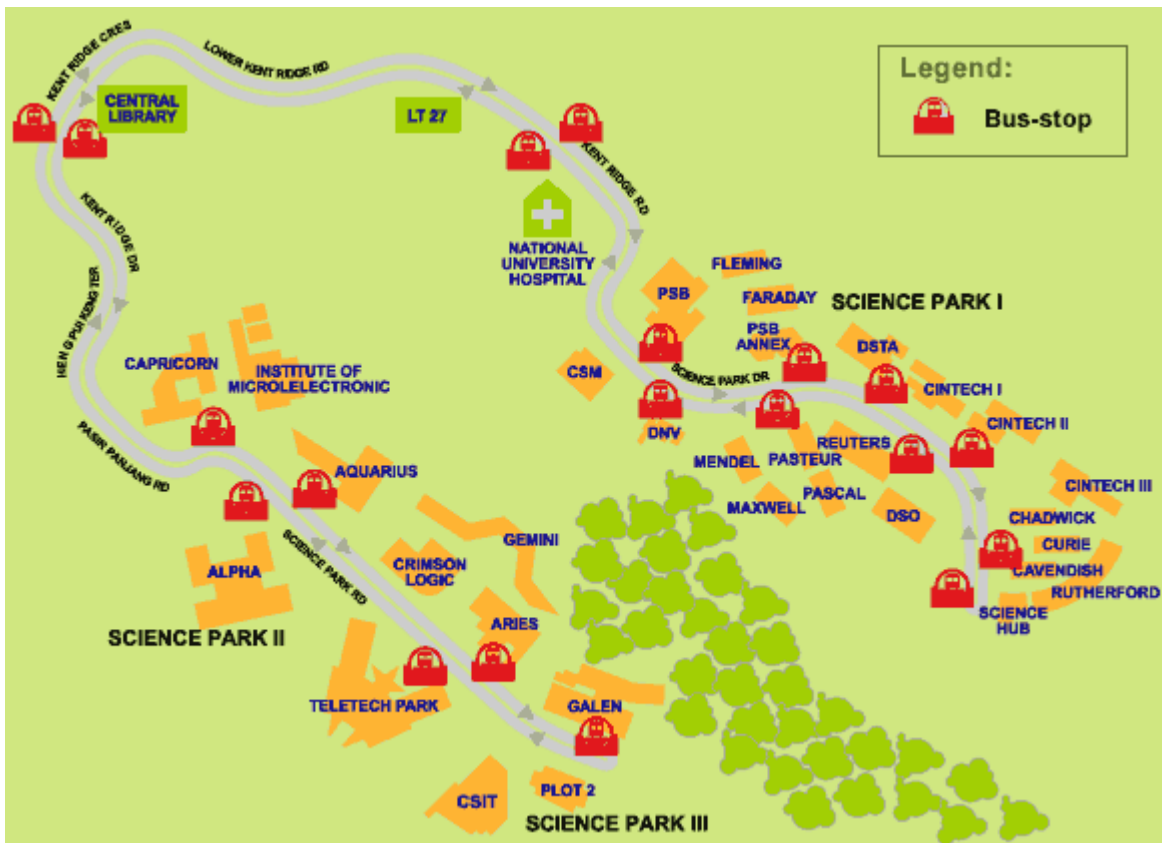

27 & NUS Central Library (All bus stops at SPI list the estimated bus arrival times)		Library » NUS LT 27» SP I (& vice versa)

NOTE :

- a) No Operation on Sundays & Public Holidays
- b) No Lunch & Dinner Intermissions

Schedule for MRT Shuttle Service

Buona Vista MRT – Science Park I shuttle service

Days	From	Frequency	Times
Mondays to Saturdays	All bus stops in SP I	20min intervals	7:30am – 9:30am